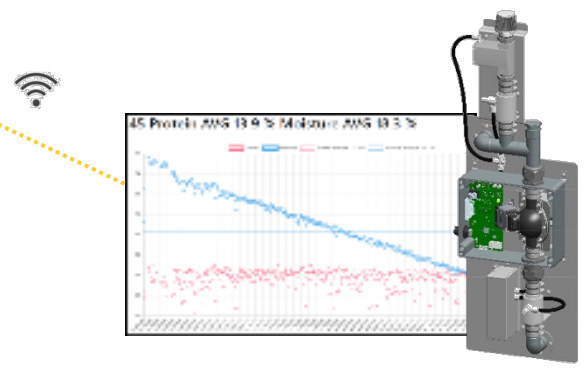

GrainSense Analyzer (GS-ANLZR-A-1)
measuring protein, moisture, oil and carbohydrate
of several species + GrainSense User License required

Stationary Solutions installed in

- Silos
- Dryers
- Combine harvesters